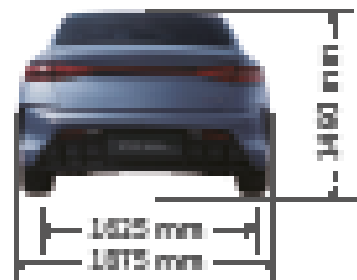

Ice Blue

Atlantis Grey

Polar White

Space Black

Shadow Green

Indigo Grey

Abmessungen

BYD SEAL