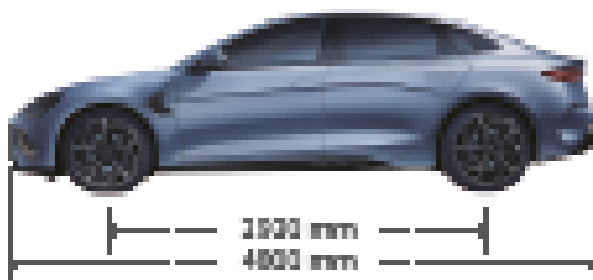

Ice Blue

Atlantis Grey

Polar White

Space Black

Shadow Green

Indigo Grey

Abmessungen

BYD SEAL