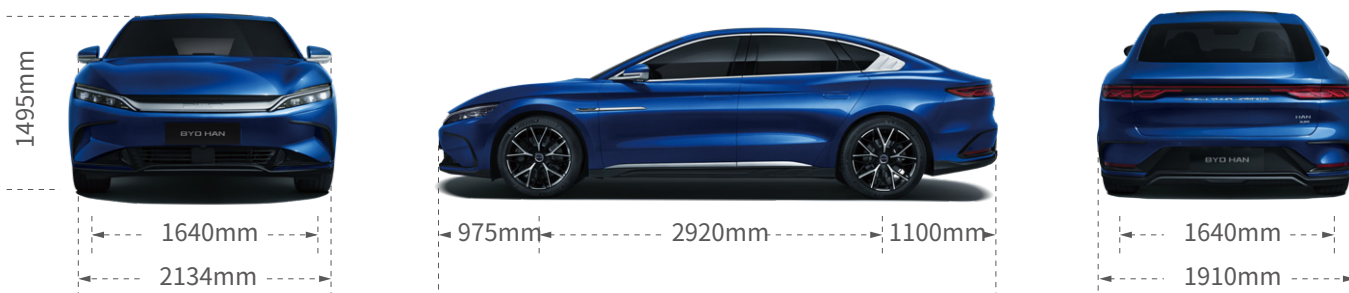

Außenfarben

	Executive
Space Black	●
Time Grey	●
Snow White	●
AI Blue	○
Emperor Red	○

Space Black

Time Grey

Snow White

AI Blue

Emperor Red

Abmessungen